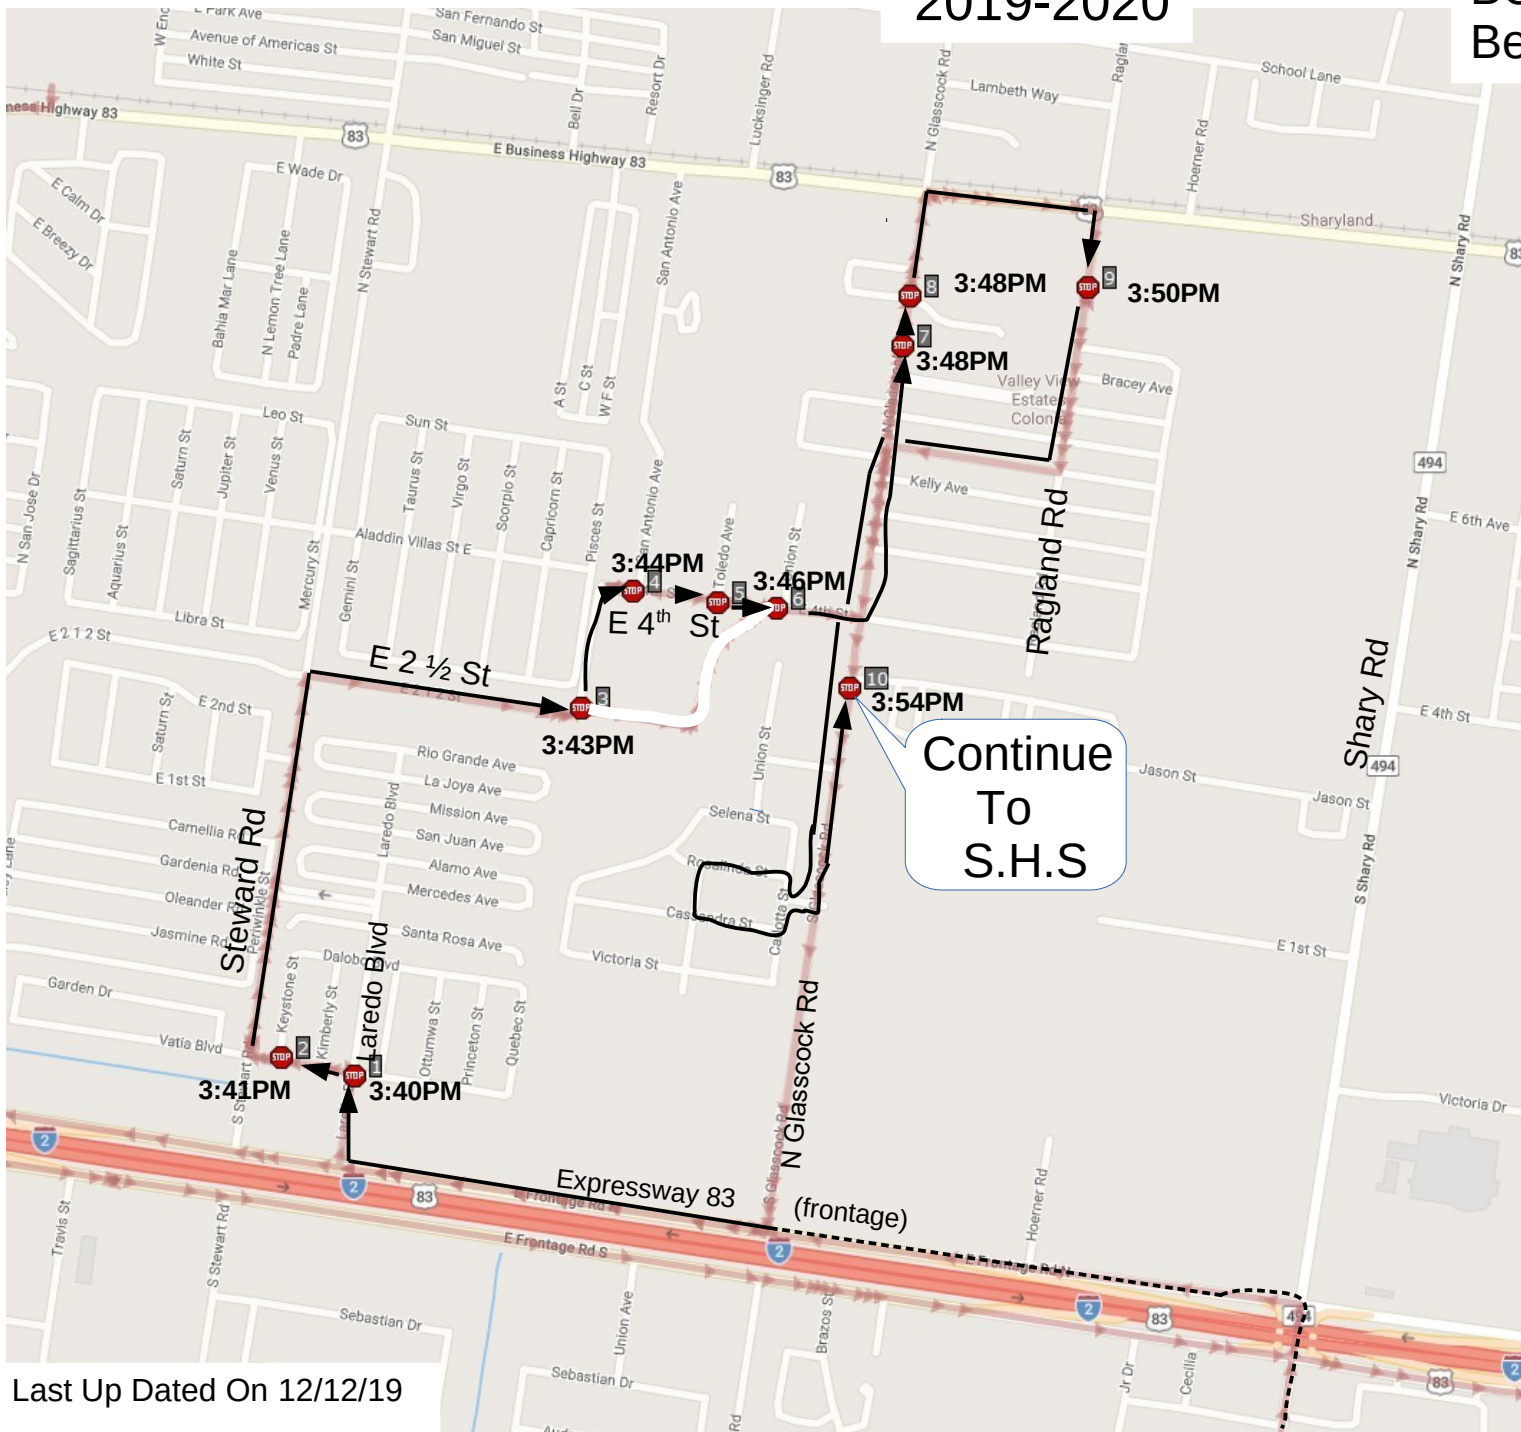

2019-2020

BUS 9 PM Run 1 Bentsen Elementary

Last Up Dated On 12/12/19